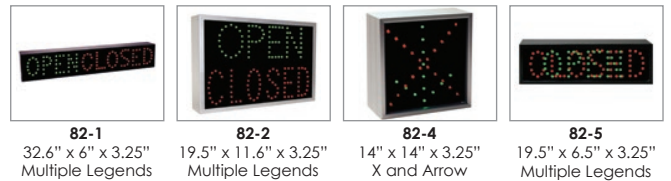

Weatherproof LED Directional Signage